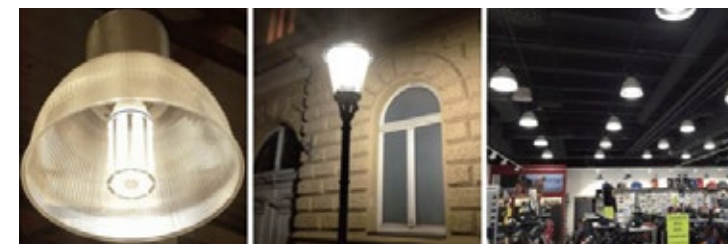

- High powered corn bulb
- Replace regular light bulbs for a much brighter fixture
- 360 degree beam eliminates shadows on a low ceiling
- The most powerful screw-in light bulbs on the market!
- Cut down your energy costs by 50-70%
- Instant start - no flicker