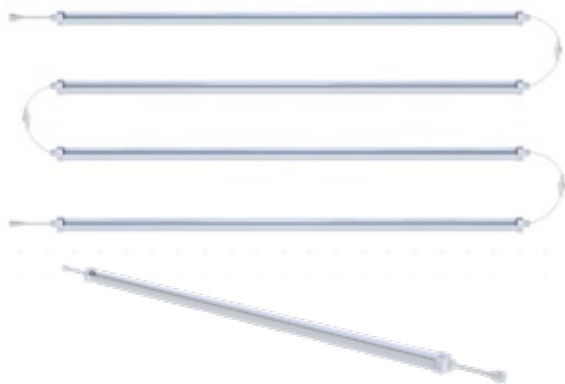

Motion Sensor
(Ordered Separately)

Remote required for motion sensor
(Ordered Separately)

Samples - Wall Pack 5000K

5000K Wall Pack

5000K Wall Pack

LINKABLE GROW LIGHTS

4 Foot linkable growing lights order # GR-A11

- Waterproof IP65
- Linkable growing lights
- Plug and play style for easy setup!
- Cord with plug and switch available
- 2 metre in between cord available
- Full spectrum to grow green products
- Daisy chain up to 25 bars on a single power cord!