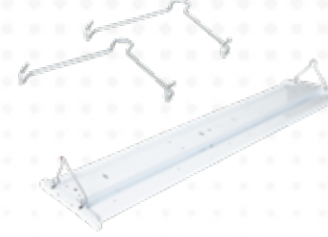

Hooks For Chain Hanging (Hooks Sold Separately)