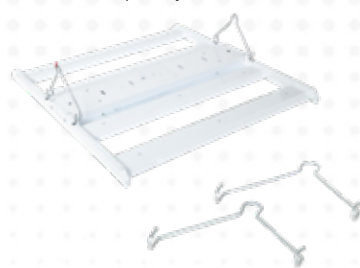

Hooks For Chain Hanging
(Hooks Sold Separately)