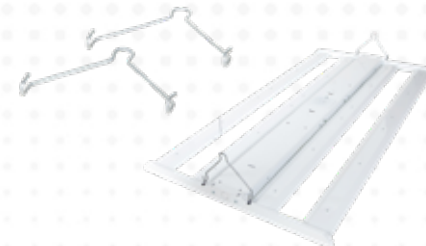

Hooks For Chain Hanging
(Hooks Sold Separately)

Frosted Lenses
(Sold Separately)