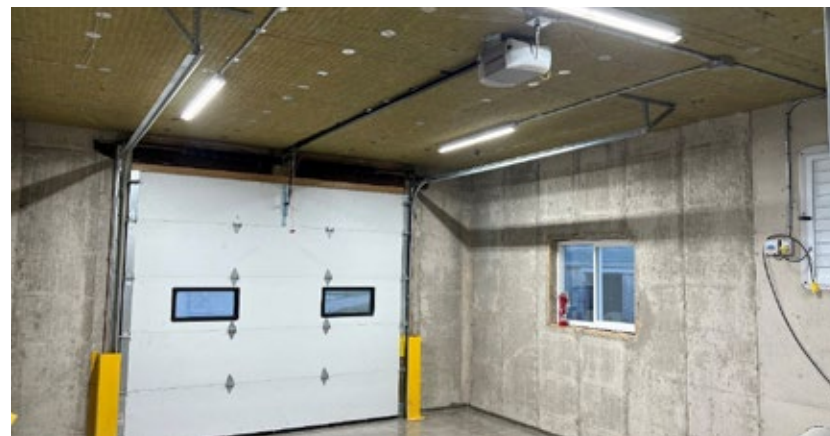

Handy Dimmer Kit
(Kit Sold Separately)

Chain Hanging
(No Hooks Required)

Frosted Lens Kit
(Sold Separately)

Bus Repair Shop
Chain Mounted (6500K - No Lenses)

Office Retrofit
Ceiling Mounted (4000K - Lenses Included)