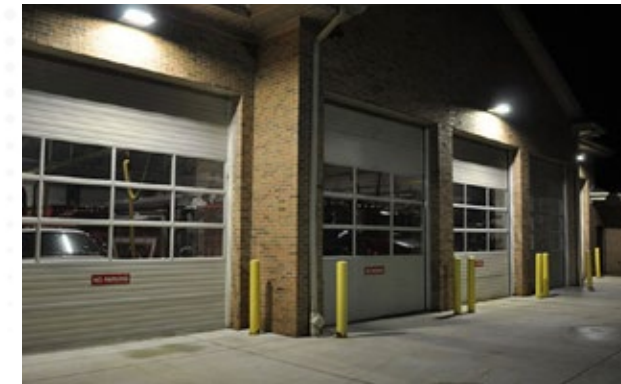

Samples - Wall Pack 5000K