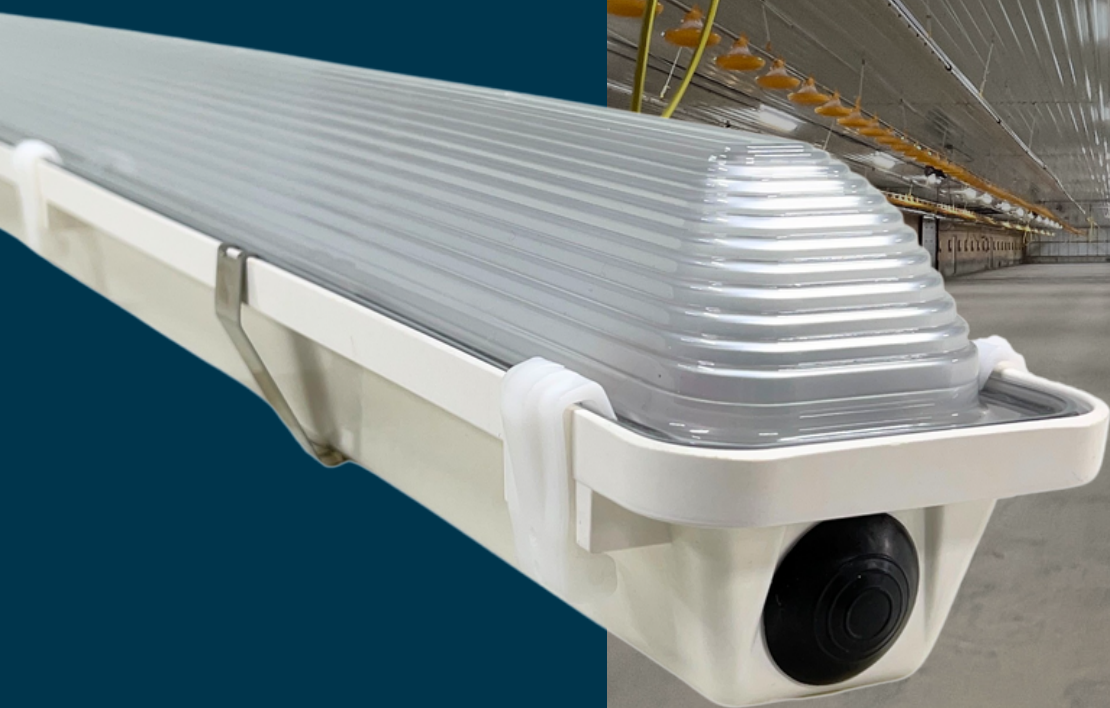

Wing-Light

Unlocking Nature's Rhythm..

The Wing-Light System.

Seamless Day-Night Simulation.
0.1% Dimming | 0% Flicker.

NEMA 4X Rated
Compatible with
Poultry Controls

+226-916-1240

purchasing@jwled.ca

346142, 4th Concession B,
Flesherton, Ontario, N0C1B0

Wing-Light Systems

Lumens	3,000 6,000	Dimmable	0-10v 0.1% 0% Flicker
Efficacy	150 Lm/W	Beam Angle	120 Degree
CCT	3000K 5000K 6500K	Warranty	5-Year
CRI	80+	L70 Lifespan	>50,000 Hours

Housing	5VA Fiberglass / Acrylic	Net Weight	6.4 lbs
Finish	N/A	Gross Weight	7.4 lbs
Finish Colour	White	Dimensions	51.8" x 4" x 4"
IP Rating	NEMA 4X / IP65	Mounting	Flush Ceiling Mount