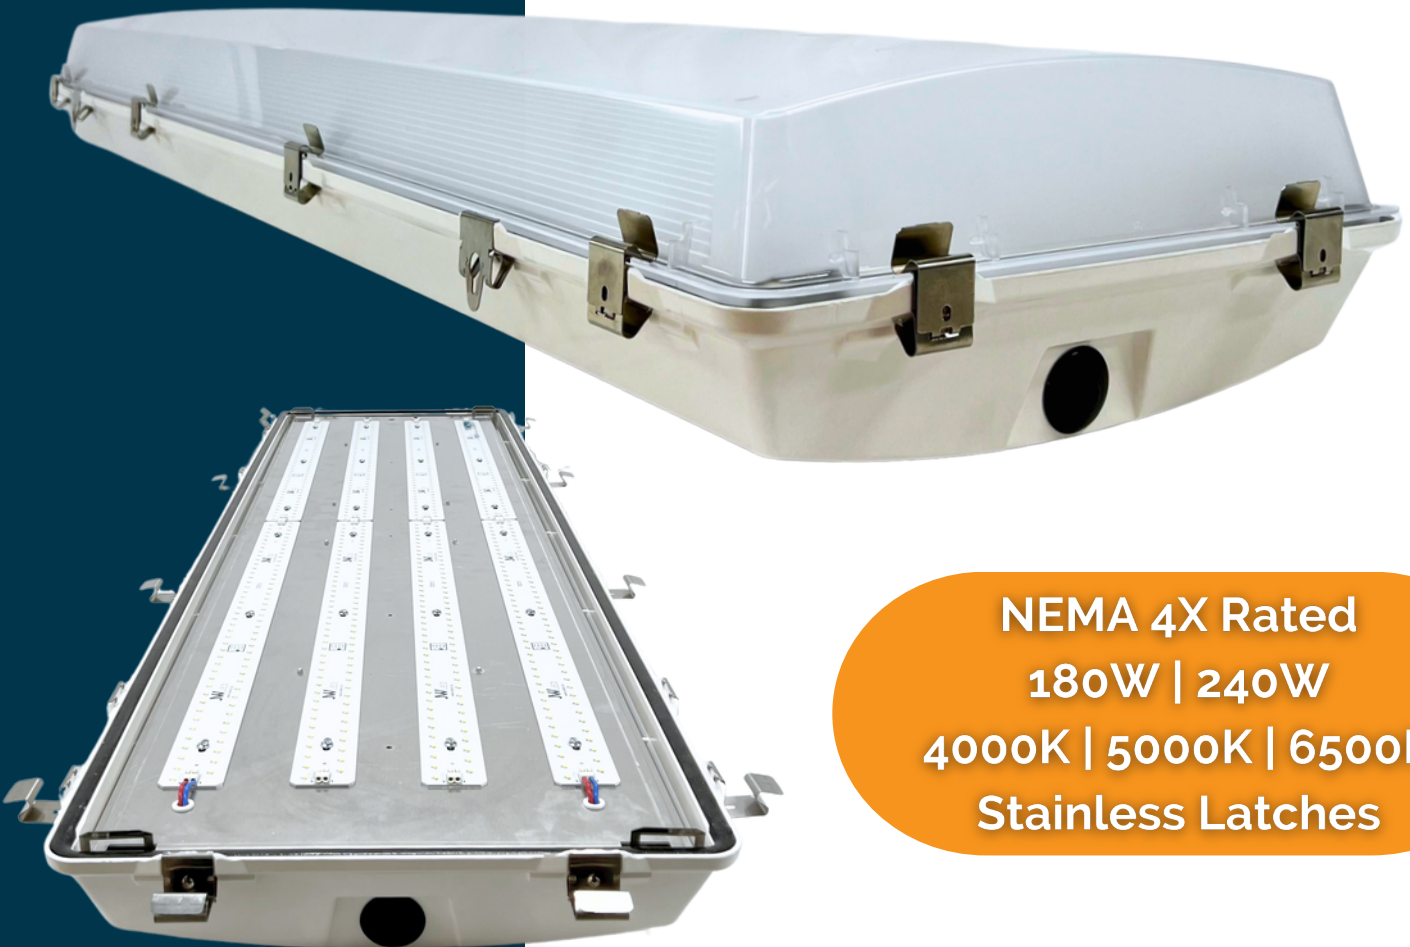

Vaportight

JW LED INC.

LZ-Series High-Output

NEMA 4X Rated
180W | 240W
4000K | 5000K | 6500K
Stainless Latches

+226-916-1240

purchasing@jwled.ca

346142, 4th Concession B,
Flesherton, Ontario, N0C1B0

MADE IN CANADA

Lumens	27,000 36,000	Dimmable	0-10V
Efficacy	150 Lm/W	Beam Angle	120 Degree
CCT	4000K 5000K 6500K	Warranty	5-Year
CRI	80+	L70 Lifespan	>50,000 Hours

Housing	5VA Fiberglass / Acrylic	Net Weight	10.6 lbs
Finish	N/A	Gross Weight	11.6 lbs
Finish Colour	White	Dimensions	51.8" x 6.4" x 5.7"
IP Rating	NEMA 4X / IP65	Mounting	Flush Ceiling Mount