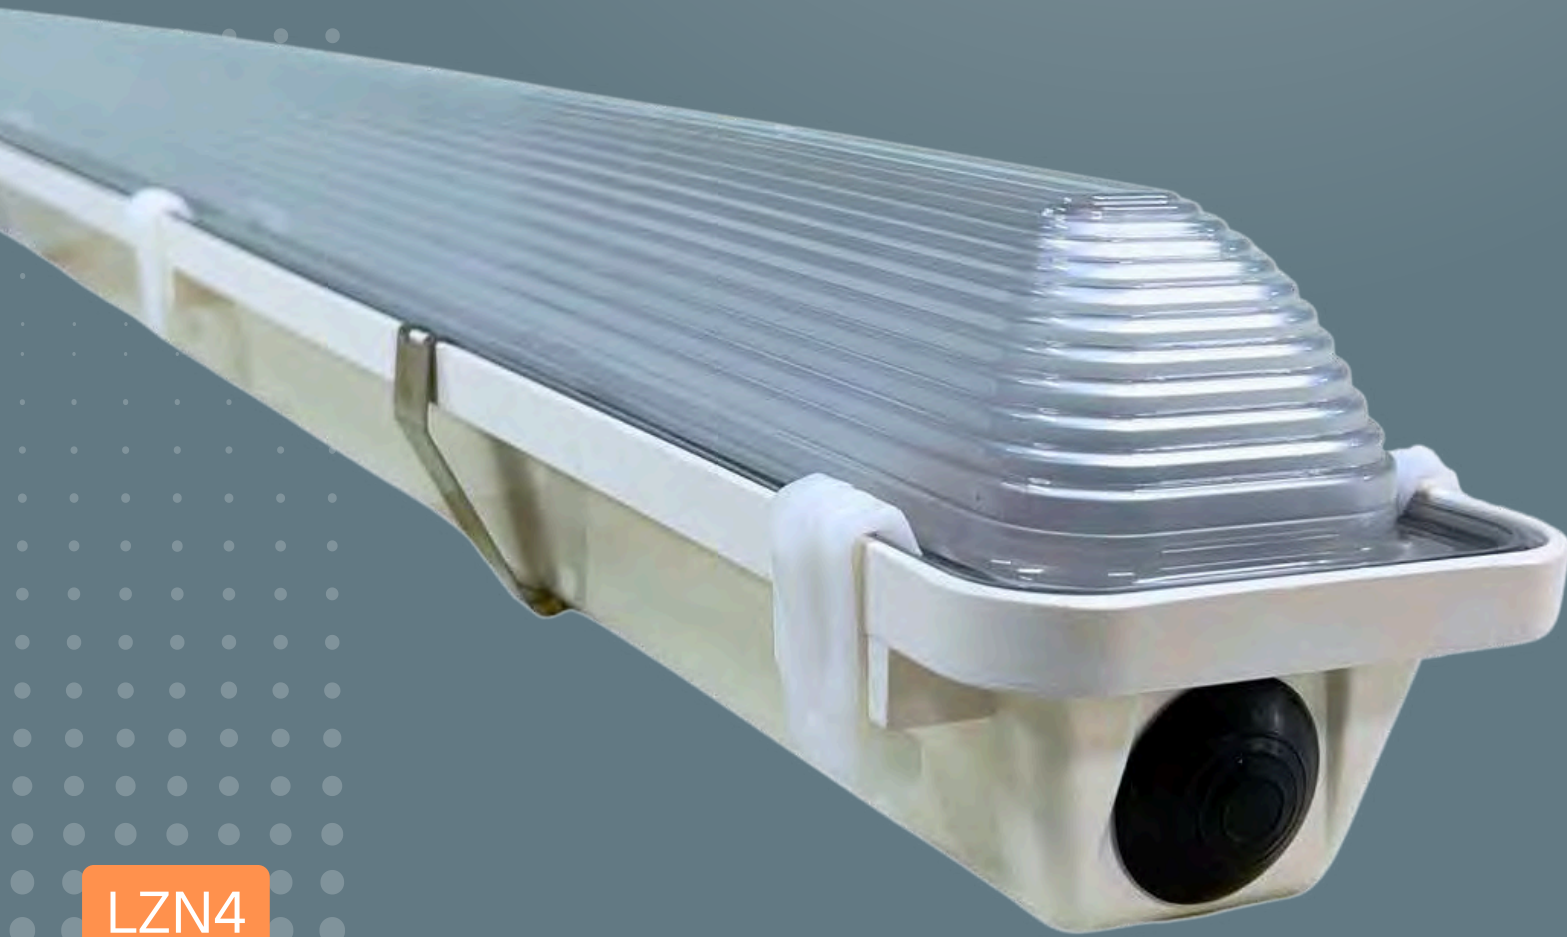

HORSE BARN

LZ Series Narrow Body 4'

57W | 5000K | 9000 lumen

LZN4

www.jwled.ca