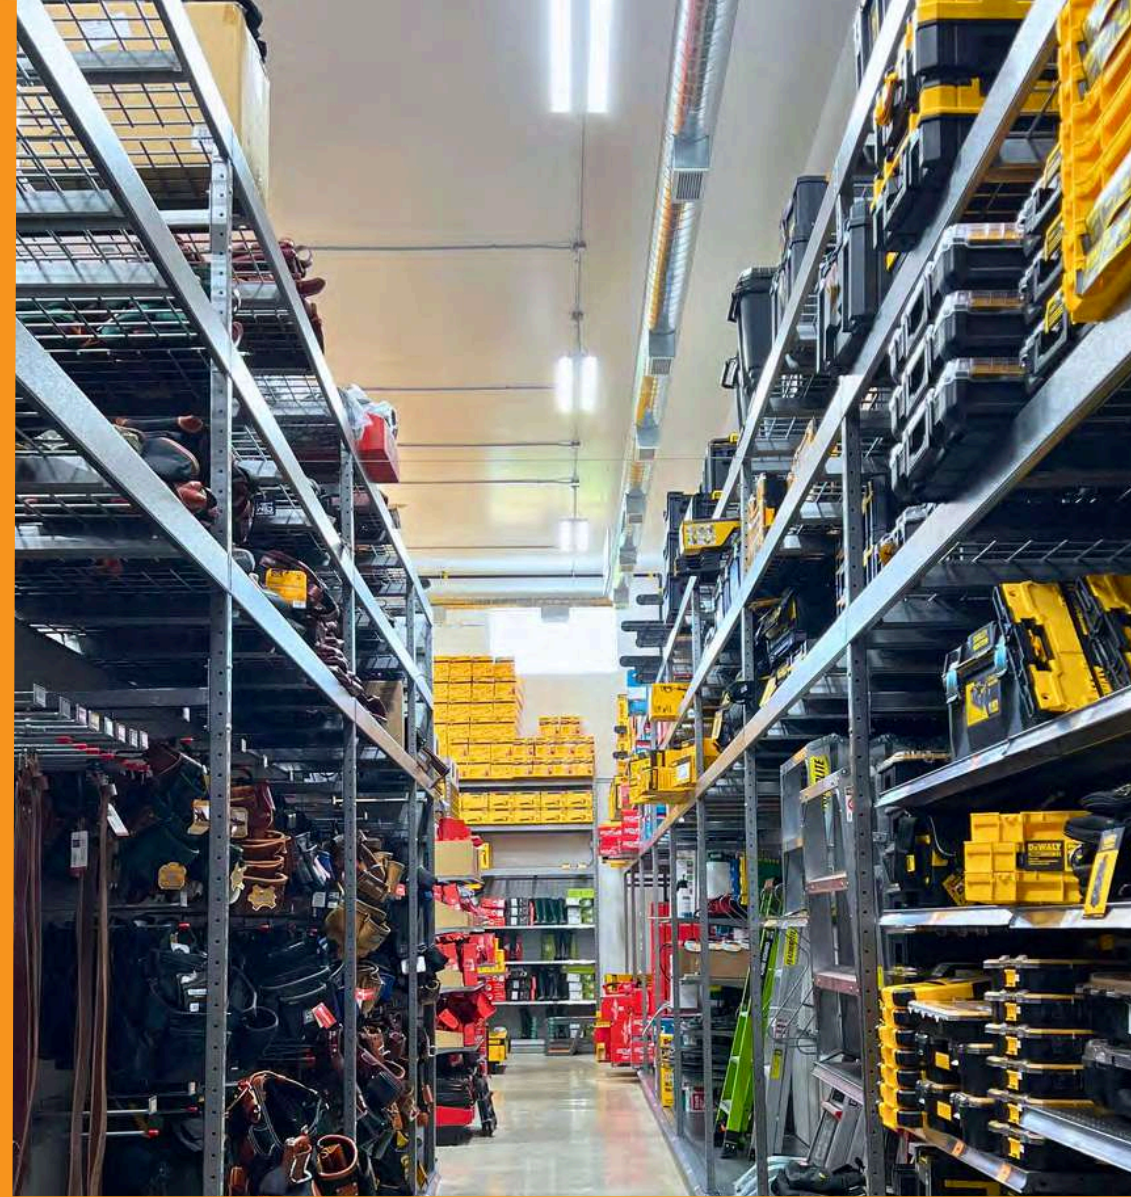

Cedar Creek Tools
Mount Forest, Ontario | 2023