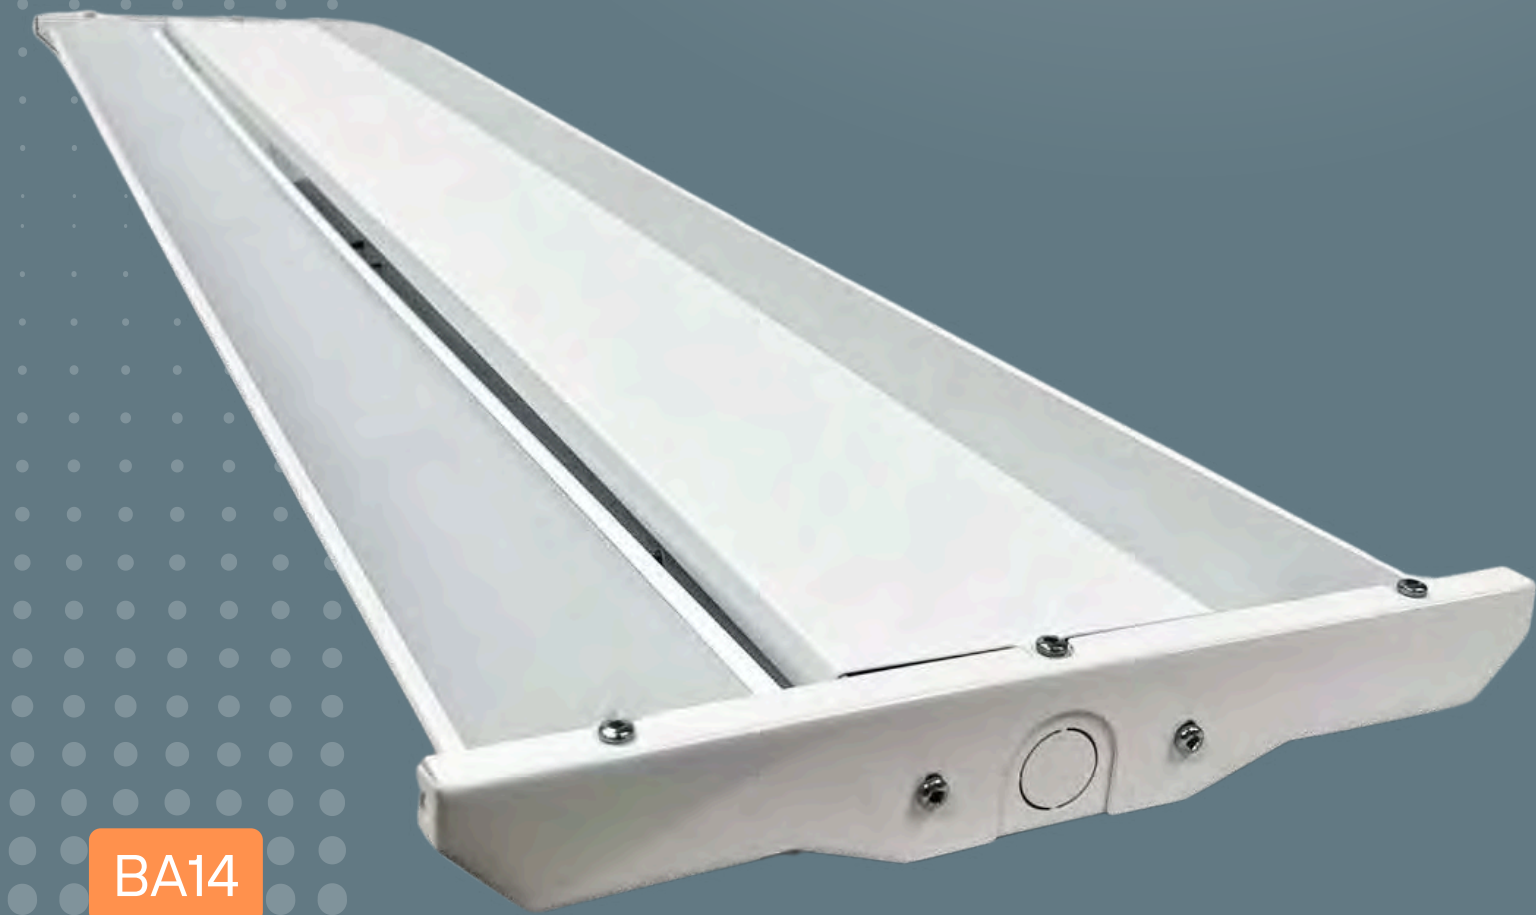

LOCAL TRUCK SHOP

BA Series 1'x4'

124W | 5000K | 19,500 lumen

BA14

www.jwled.ca