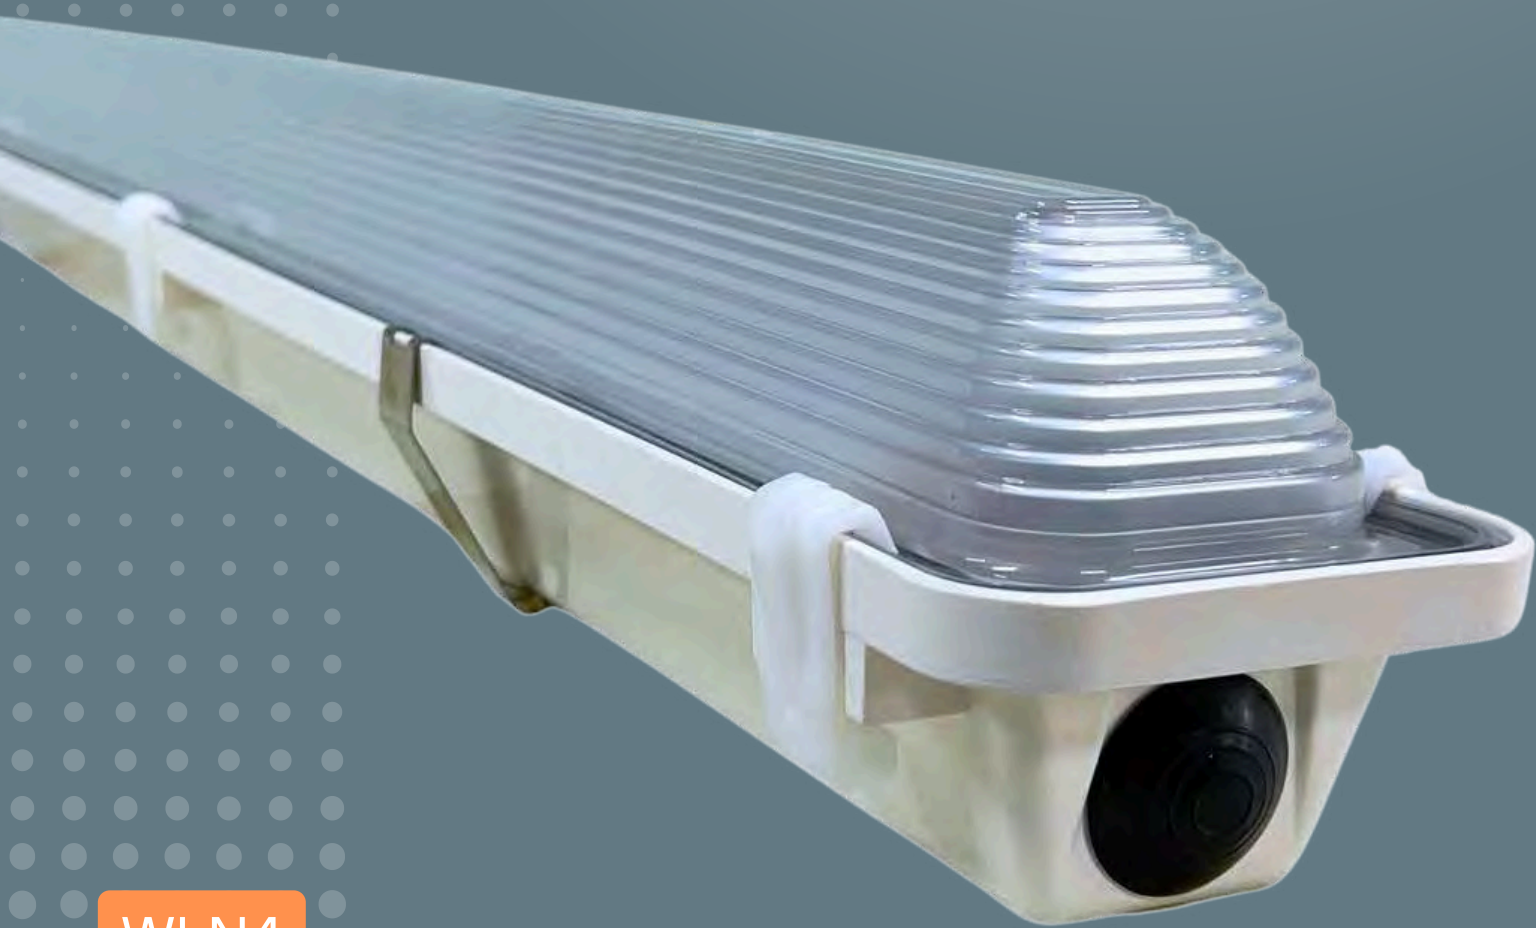

SP4

www.jwled.ca

Cedar Creek Tools
Mount Forest, Ontario | 2023

POULTRY BARN

WL Series Narrow Body 4ft

40W | 6500K | 6000 lumen
0.1% Dimming - Zero Flicker.

WLN4

www.jwled.ca